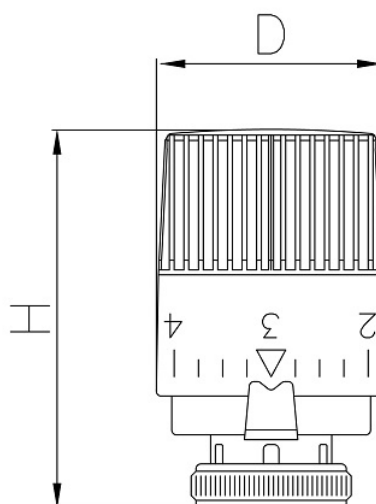

Thermostatic head with liquid sensor

Art. 400

Thermostatic head with liquid sensor

Items

Code	Pack	d1	H
4000000000	10	50	80

* the last letter of the code indicates the type and color of the handle

SMOOTH

- Yellow smooth
- Chrome/Nickel smooth
- Blank-Chrome smooth
- Plastic
- Polish Chrome finishing

TYPE/COLOR HANDLE

- E Blue aluminum
- F Red aluminum
- G Yellow aluminum
- H Green aluminum
- M Black aluminum
- A Red iron
- B Yellow iron
- C Green iron
- D Blue iron
- N Black iron